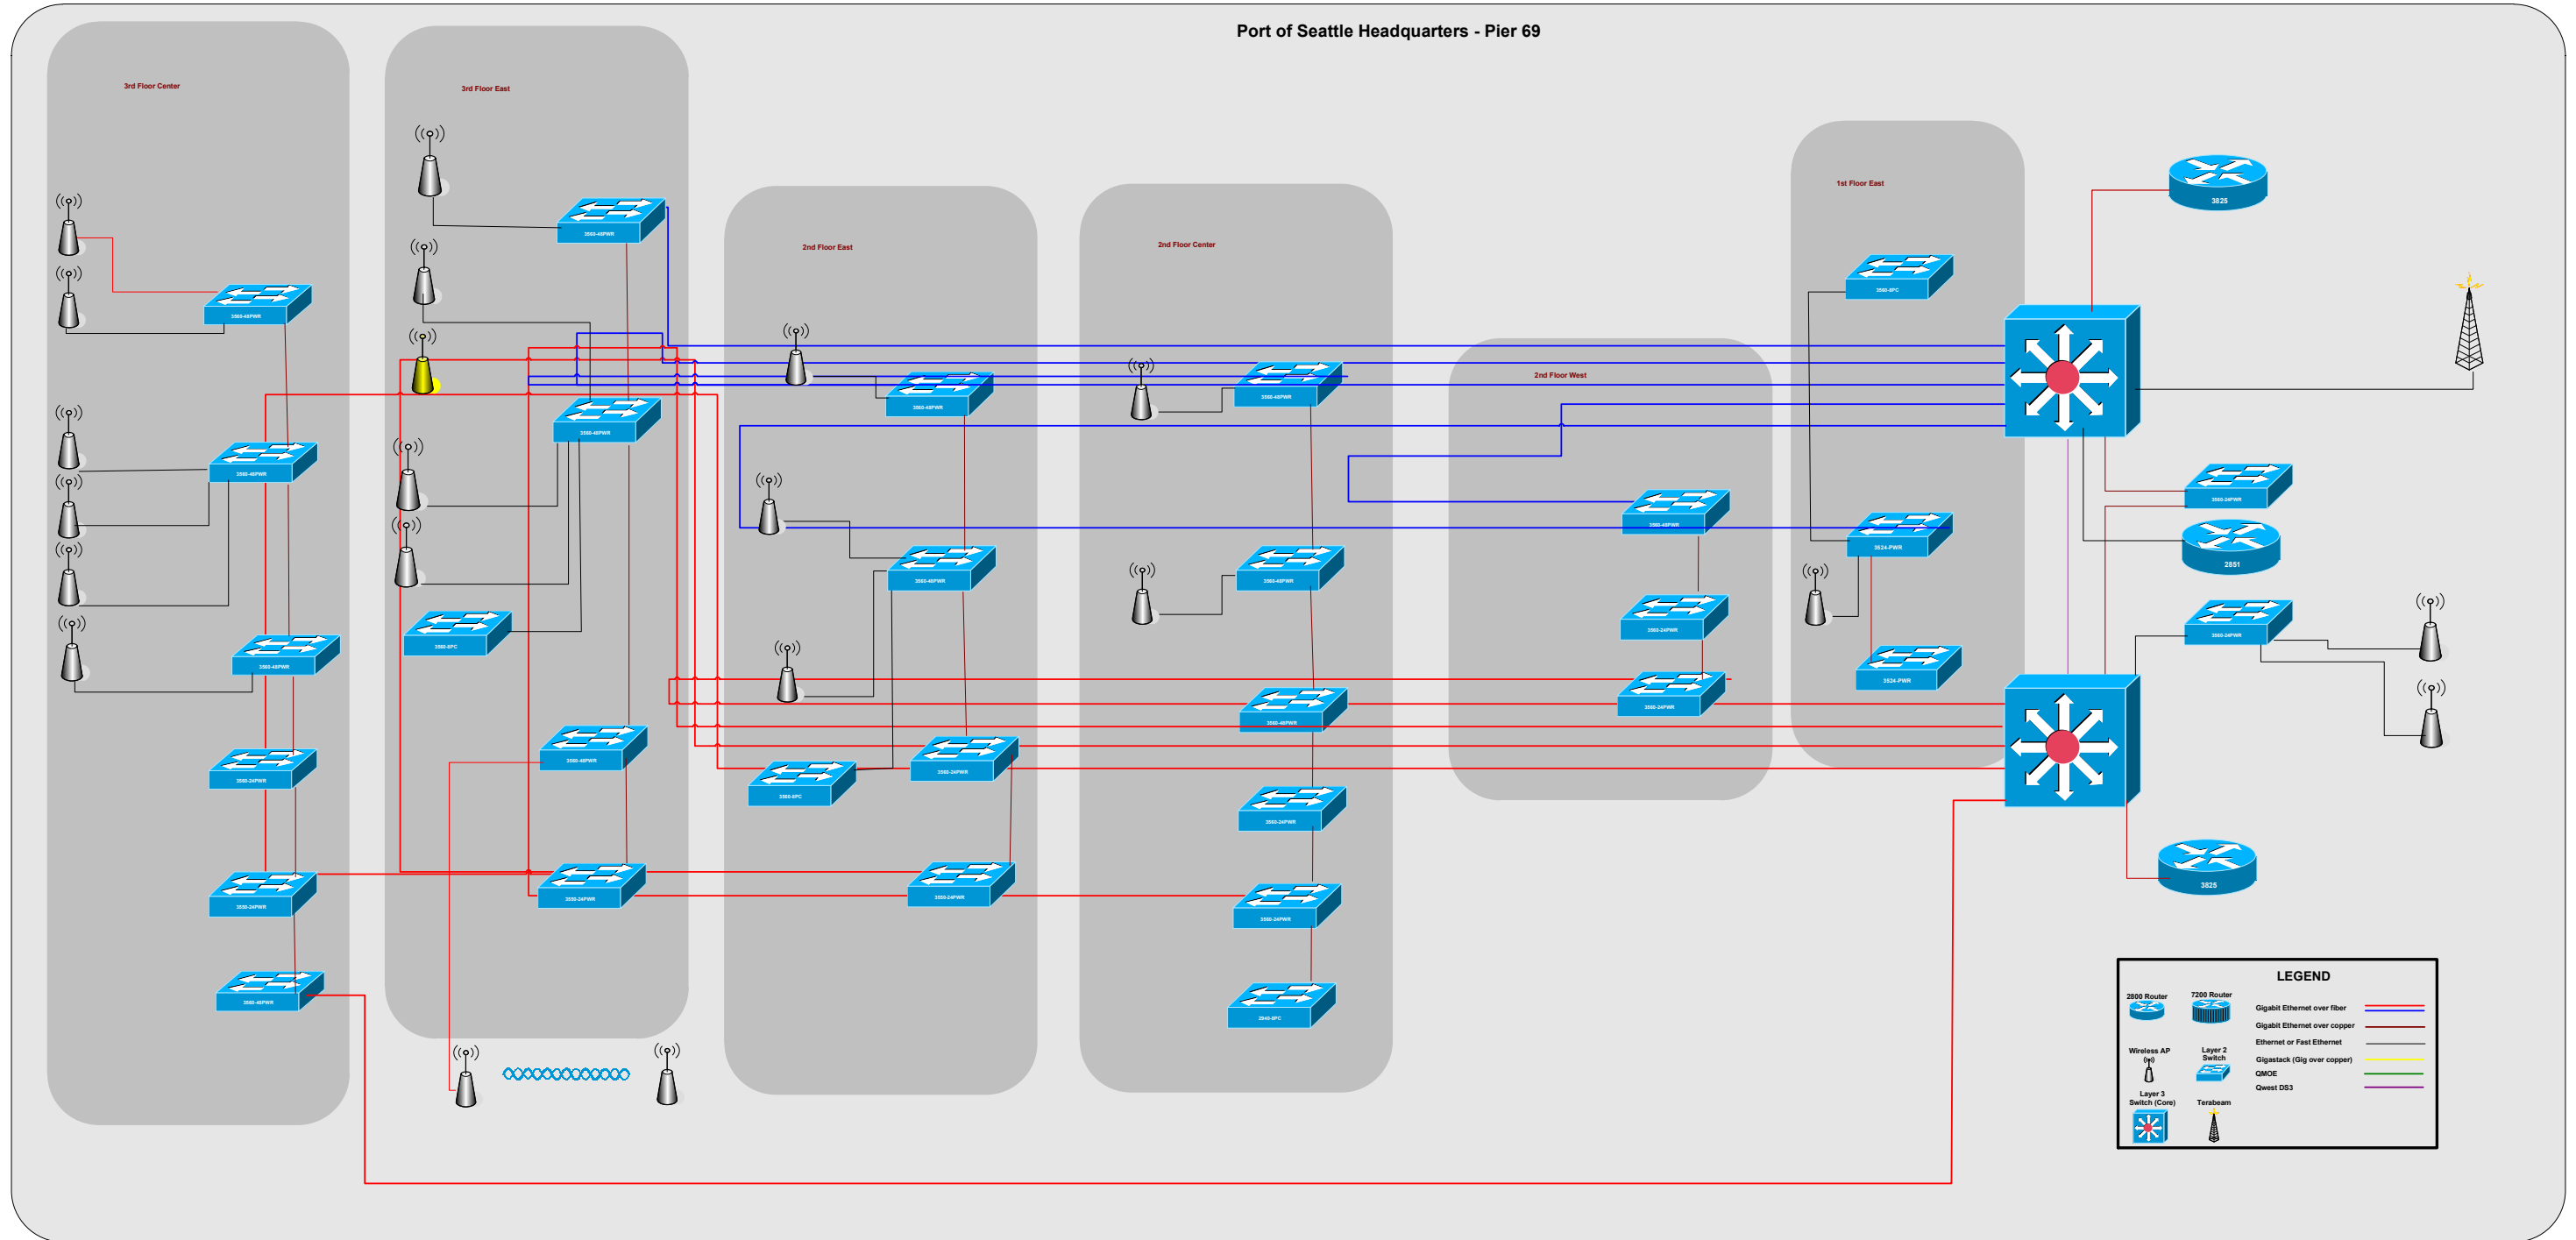

	Drawing Name	POS Enterprise LAN Network Diagram	Author	IT Network Engineer	Reviewed	Rev. 4.31
	Customer		Date	Oct 31, 2013	Filename	
	Project		Project #			POS Enterprise LAN Network Diagram.vsd

Seattle-Tacoma International Airport (STIA)

LEGEND

- 2800 Router
- 7200 Router
- Wireless AP (w)
- Layer 3 Switch (Core)
- Terabeam
- Gigabit Ethernet over fiber
- Gigabit Ethernet over copper
- Ethernet or Fast Ethernet
- Gigastack (Gig over copper)
- OMOE
- Quest OSS

Port of Seattle Headquarters - Pier 69

LEGEND			
			Gigabit Ethernet over fiber
			Gigabit Ethernet over copper
			Ethernet or Fast Ethernet
			Gigastack (Gig over copper)
			OMOE
			Qwest DS3