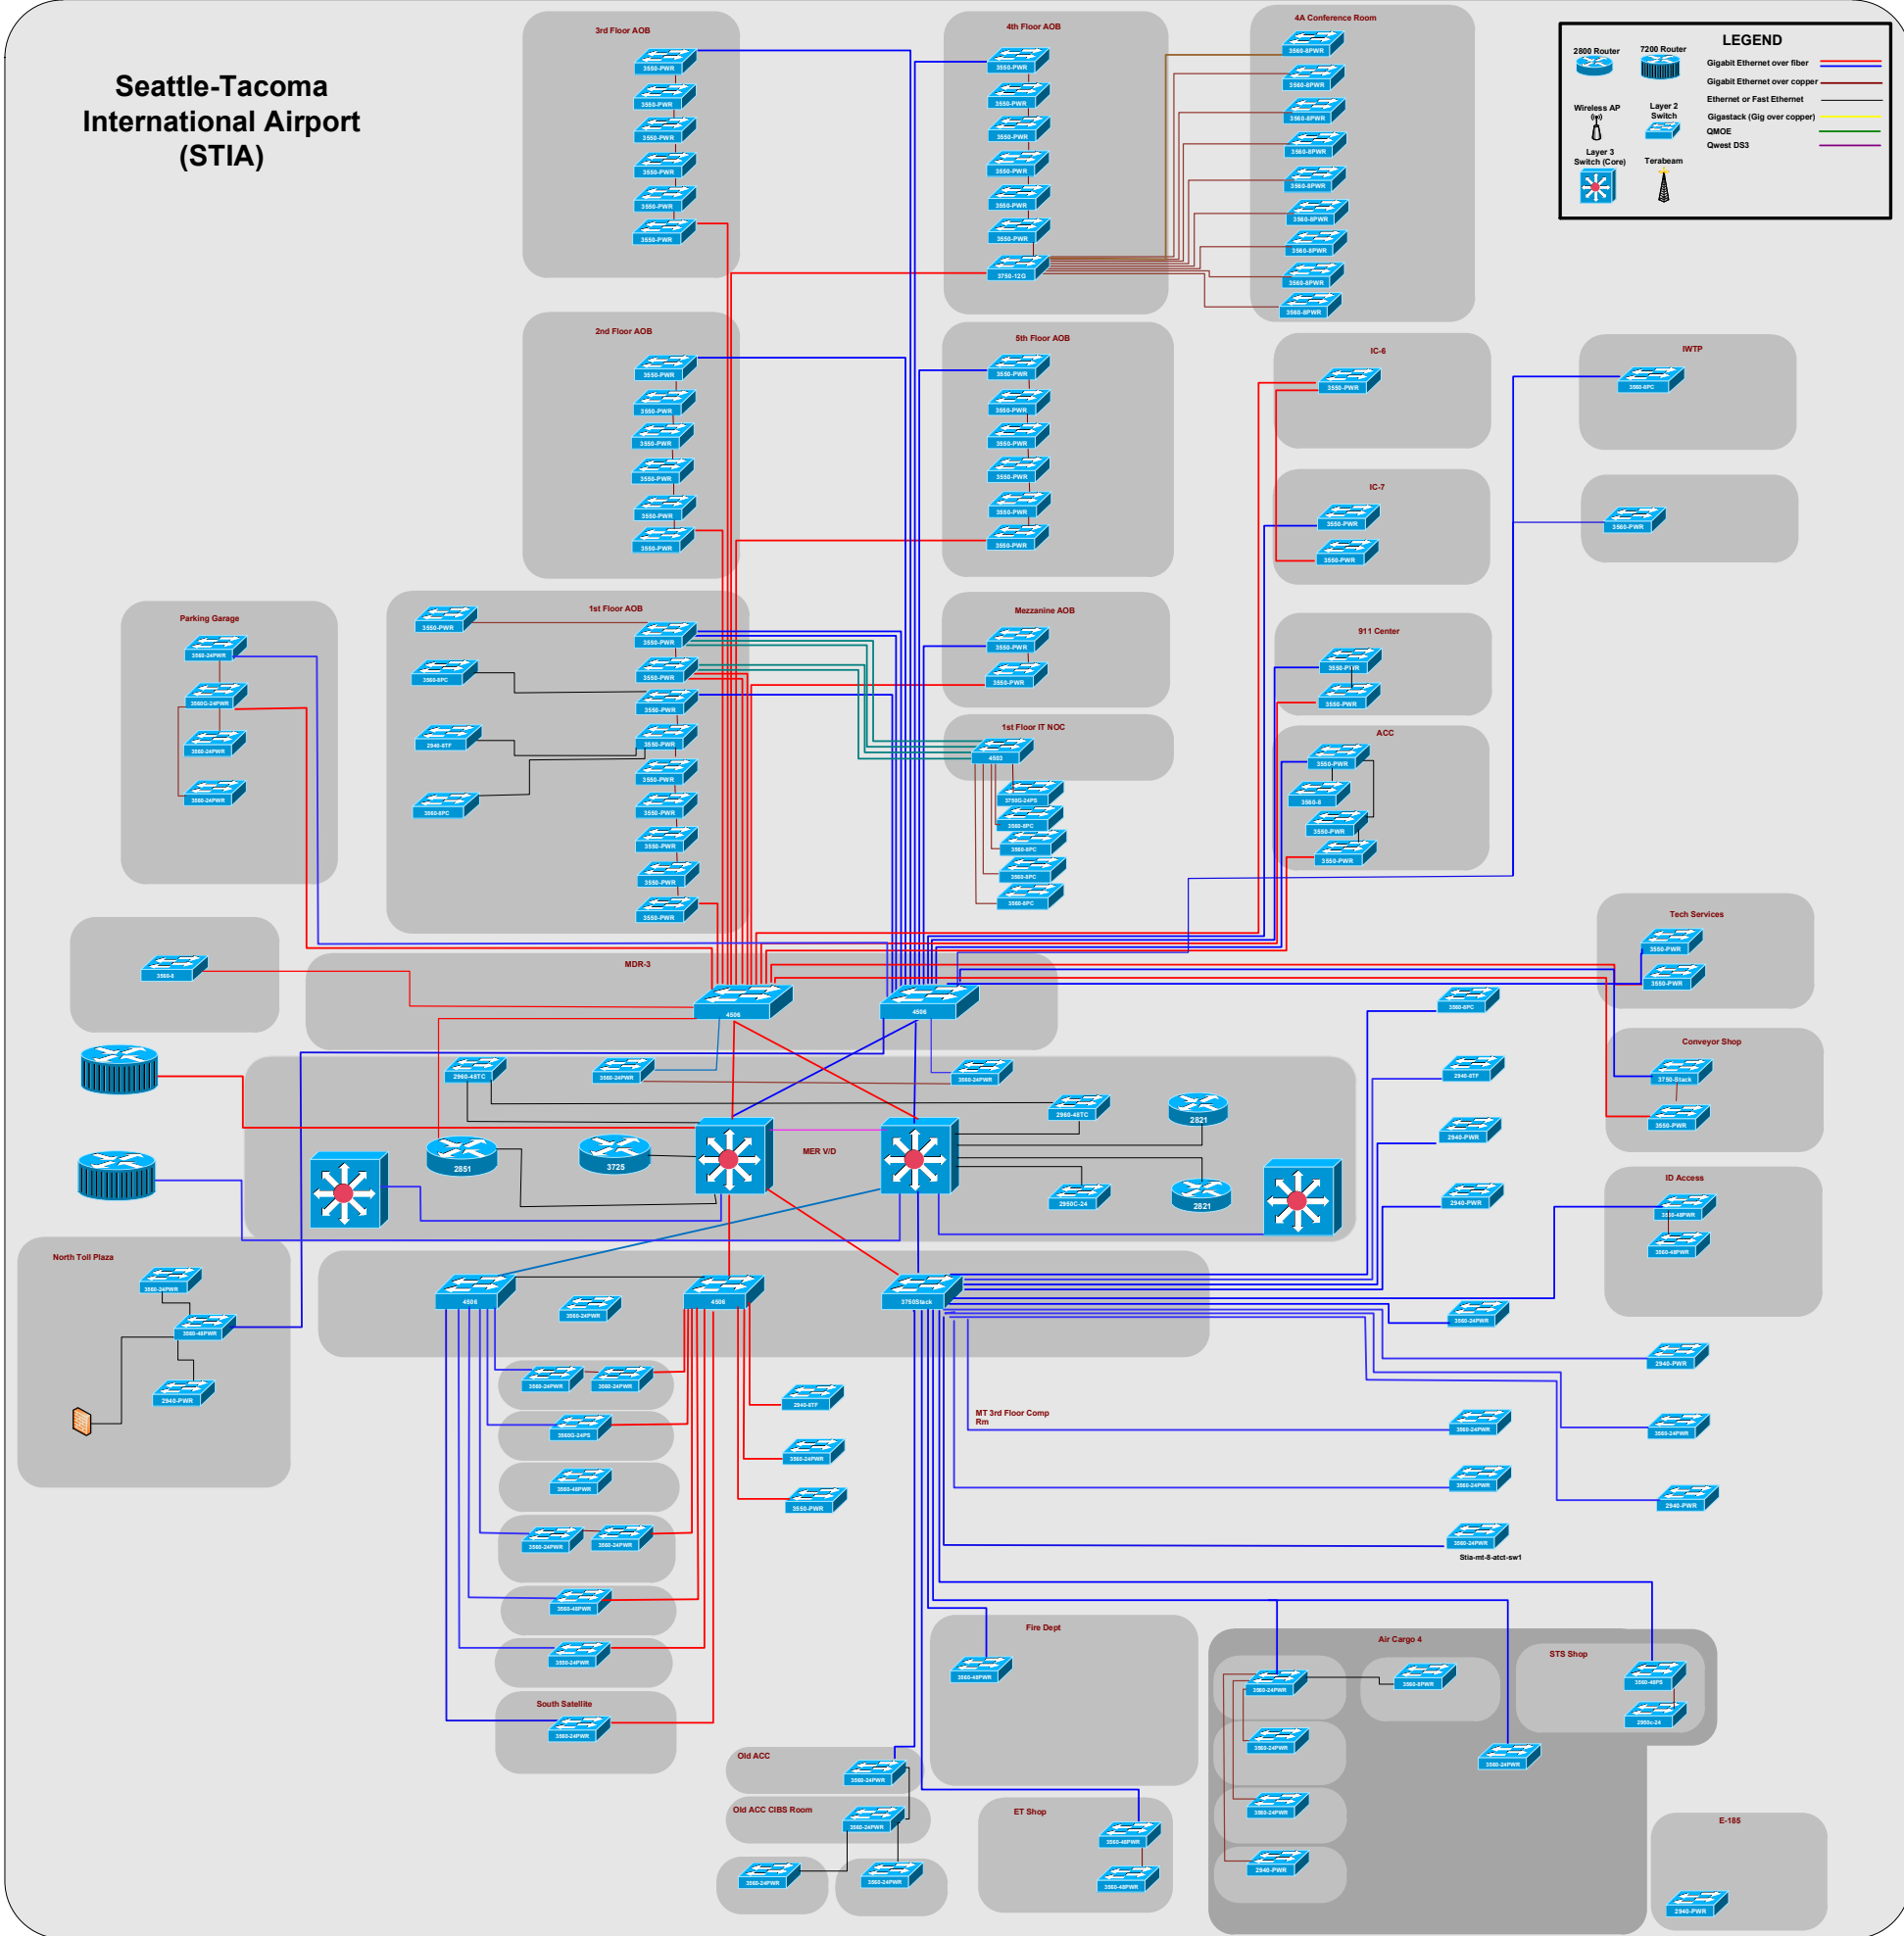

	Drawing Name	POS Enterprise LAN Network Diagram	Author	IT Network Engineer	Reviewed	Rev. 4.31
	Customer		Date	Oct 31, 2013	Filename	
	Project		Project #			POS Enterprise LAN Network Diagram.vsd

Seattle-Tacoma International Airport (STIA)

LEGEND

- 2800 Router
- 7200 Router
- Wireless AP (w)
- Layer 3 Switch (Core)
- Terabeam
- Gigabit Ethernet over fiber
- Gigabit Ethernet over copper
- Ethernet or Fast Ethernet
- Gigastack (Gig over copper)
- OMOE
- Quest OSS

Port of Seattle Headquarters - Pier 69

LEGEND			
			Gigabit Ethernet over fiber
			Gigabit Ethernet over copper
			Ethernet or Fast Ethernet
			Gigastack (Gig over copper)
			OMOE
			Qwest DS3